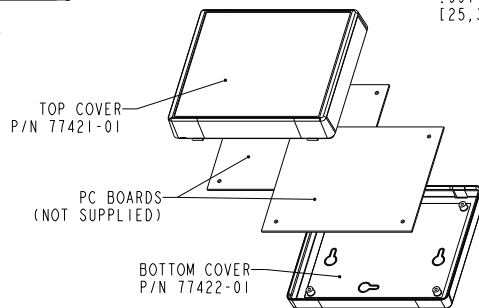

TOP VIEW

SIDE VIEW

TOP COVER, INSIDE VIEW

TOP COVER PC BOARD PROFILE (MAX. SIZE)

FRONT VIEW

SECTION A-A

BOTTOM VIEW

BOTTOM COVER, INSIDE VIEW

BOTTOM COVER PC BOARD PROFILE (MAX. SIZE)

SCALE 0.500

PACNTEC®
1-610-361-4200

WM-56

VISIT **PACNTEC®**
ON THE WORLD WIDE WEB
www.pactecenclosures.com

COLOR / MATERIAL CODE		
COLOR	94HB	94VO
BLACK	000	028
P.C. BONE	039	060

DRAWING NUMBER	REV
78917	A