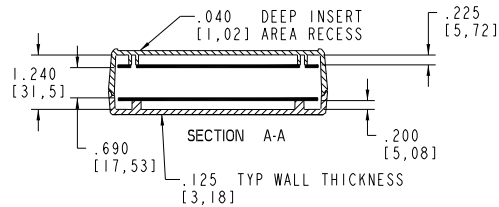

TOP VIEW

SIDE VIEW

TOP COVER, INSIDE VIEW

TOP COVER PC BOARD PROFILE (MAX. SIZE)

FRONT VIEW

SECTION A-A

BOTTOM VIEW

BOTTOM COVER, INSIDE VIEW

BOTTOM COVER PC BOARD PROFILE (MAX. SIZE)

SCALE 0.500

PACNTEC®
1-610-361-4200

WM-56

VISIT **PACNTEC®**
ON THE WORLD WIDE WEB
www.pactecenclosures.com

COLOR / MATERIAL CODE		
COLOR	94HB	94VO
BLACK	000	028
P.C. BONE	039	060

DRAWING NUMBER	REV
78917	A