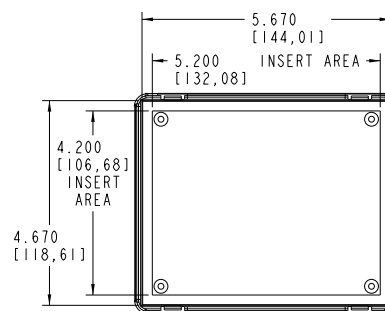

TOP VIEW

SIDE VIEW

TOP COVER, INSIDE VIEW

TOP COVER PC BOARD PROFILE (MAX. SIZE)

FRONT VIEW

SECTION A-A

BOTTOM VIEW

BOTTOM COVER, INSIDE VIEW

BOTTOM COVER PC BOARD PROFILE (MAX. SIZE)

SCALE 0.500

PACNTEC®
1-610-361-4200

WM-56

VISIT **PACNTEC®**
ON THE WORLD WIDE WEB
www.pactecenclosures.com

COLOR / MATERIAL CODE		
COLOR	94HB	94VO
BLACK	000	028
P.C. BONE	039	060

DRAWING NUMBER	REV
78917	A