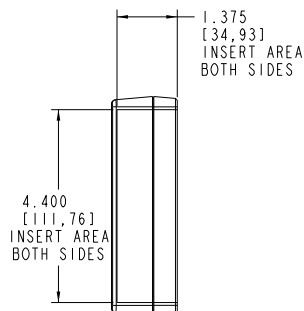

TOP VIEW

SIDE VIEW

TOP COVER, INSIDE VIEW

TOP COVER PC BOARD PROFILE (MAX. SIZE)

FRONT VIEW

SECTION A-A

BOTTOM VIEW

BOTTOM COVER, INSIDE VIEW

BOTTOM COVER PC BOARD PROFILE (MAX. SIZE)

SCALE 0.500

PACNTEC®
1-610-361-4200

WM-56

VISIT **PACNTEC®**
ON THE WORLD WIDE WEB
www.pactecenclosures.com

COLOR / MATERIAL CODE		
COLOR	94HB	94VO
BLACK	000	028
P.C. BONE	039	060

DRAWING NUMBER	REV
78917	A