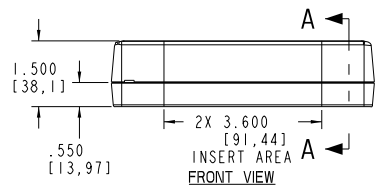

TOP VIEW

SIDE VIEW

TOP COVER, INSIDE VIEW

TOP COVER PC BOARD PROFILE (MAX. SIZE)

FRONT VIEW

SECTION A-A

BOTTOM VIEW

BOTTOM COVER, INSIDE VIEW

BOTTOM COVER PC BOARD PROFILE (MAX. SIZE)

SCALE 0.500

PACNTEC®
1-610-361-4200

WM-56

VISIT **PACNTEC®**
ON THE WORLD WIDE WEB
www.pactecenclosures.com

COLOR / MATERIAL CODE		
COLOR	94HB	94VO
BLACK	000	028
P.C. BONE	039	060

DRAWING NUMBER	REV
78917	A