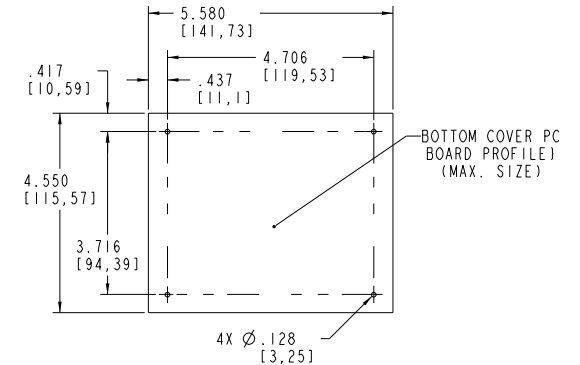

TOP VIEW

SIDE VIEW

TOP COVER, INSIDE VIEW

TOP COVER PC BOARD PROFILE (MAX. SIZE)

FRONT VIEW

SECTION A-A

BOTTOM VIEW

BOTTOM COVER, INSIDE VIEW

BOTTOM COVER PC BOARD PROFILE (MAX. SIZE)

SCALE 0.500

PACNTEC®
1-610-361-4200

WM-56

VISIT **PACNTEC®**
ON THE WORLD WIDE WEB
www.pactecenclosures.com

COLOR / MATERIAL CODE		
COLOR	94HB	94VO
BLACK	000	028
P.C. BONE	039	060

DRAWING NUMBER	REV
78917	A