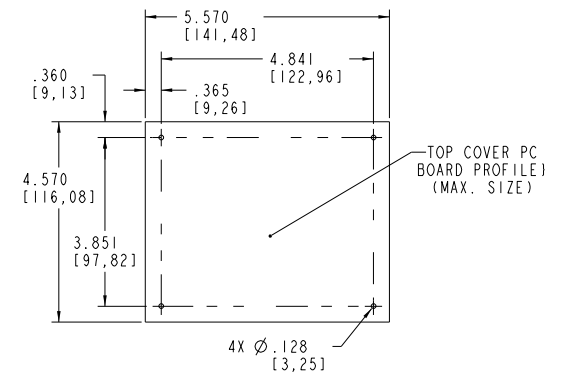

TOP VIEW

SIDE VIEW

TOP COVER, INSIDE VIEW

TOP COVER PC BOARD PROFILE (MAX. SIZE)

FRONT VIEW

SECTION A-A

BOTTOM VIEW

BOTTOM COVER, INSIDE VIEW

BOTTOM COVER PC BOARD PROFILE (MAX. SIZE)

SCALE 0.500

PACNTEC®
1-610-361-4200

WM-56

VISIT **PACNTEC®**
ON THE WORLD WIDE WEB
www.pactecenclosures.com

COLOR / MATERIAL CODE		
COLOR	94HB	94VO
BLACK	000	028
P.C. BONE	039	060

DRAWING NUMBER	REV
78917	A