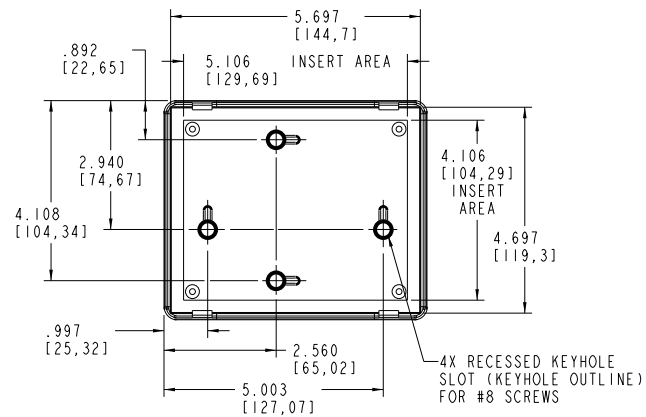

TOP VIEW

SIDE VIEW

TOP COVER, INSIDE VIEW

TOP COVER PC BOARD PROFILE (MAX. SIZE)

FRONT VIEW

SECTION A-A

BOTTOM VIEW

BOTTOM COVER, INSIDE VIEW

BOTTOM COVER PC BOARD PROFILE (MAX. SIZE)

SCALE 0.500

PACNTEC®
1-610-361-4200

WM-56

VISIT **PACNTEC®**
ON THE WORLD WIDE WEB
www.pactecenclosures.com

COLOR / MATERIAL CODE		
COLOR	94HB	94VO
BLACK	000	028
P.C. BONE	039	060

DRAWING NUMBER	REV
78917	A